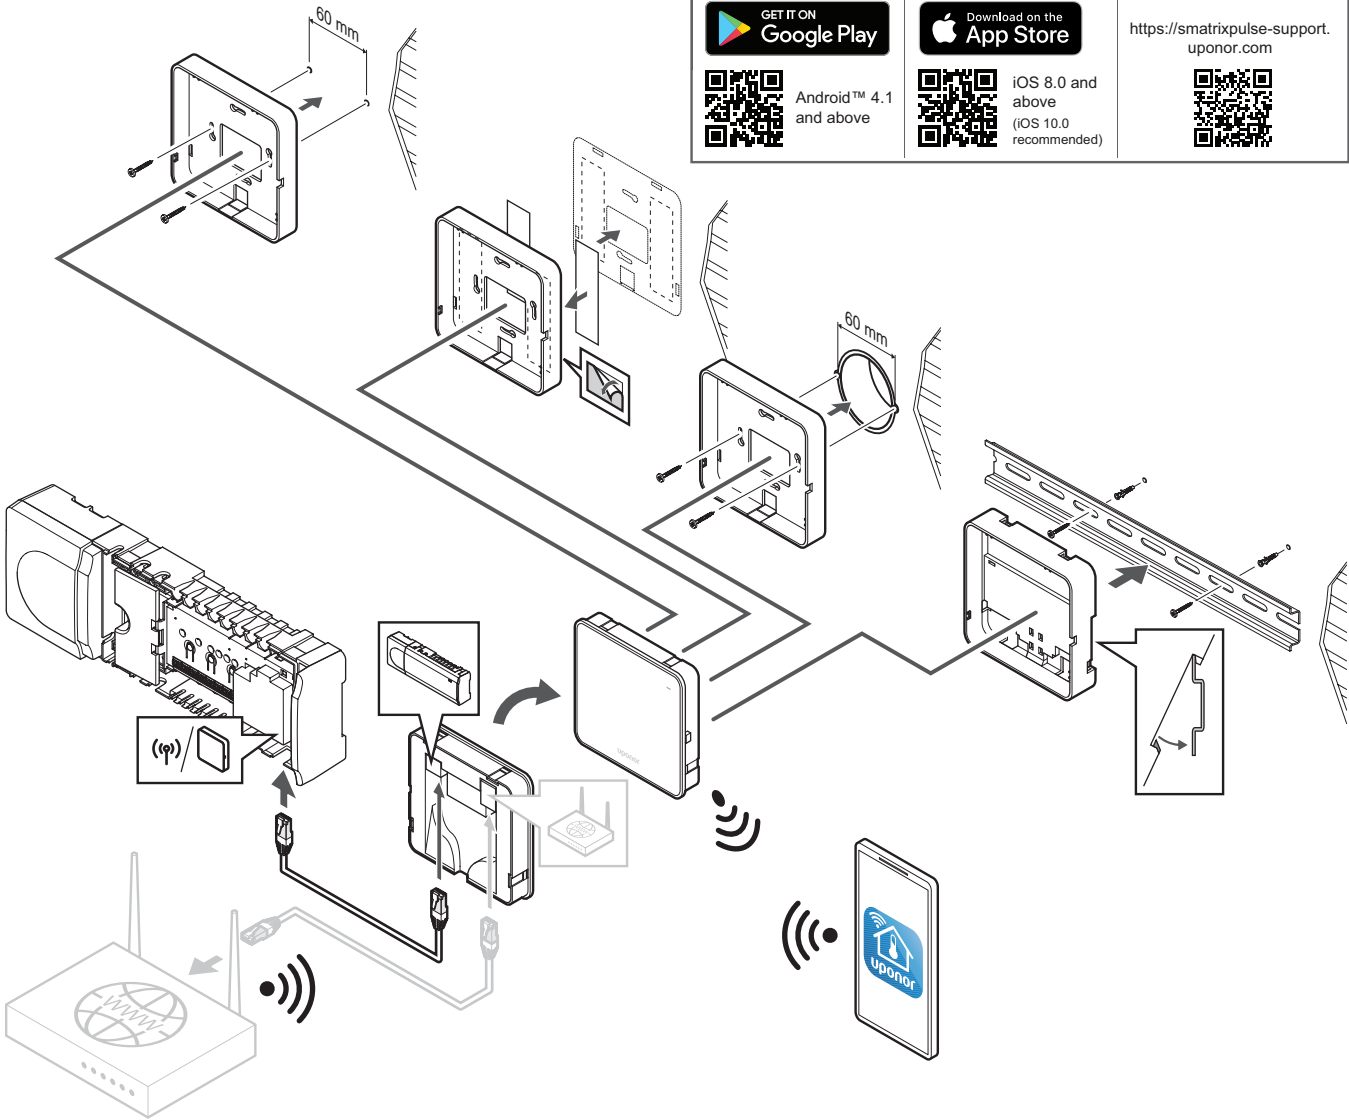

Uponor Smatrix PULSE R-208

Quick guide

	 Uponor Smatrix PULSE	
 GET IT ON Google Play	 Download on the App Store	https://smatrixpulse-support.uponor.com
 Android™ 4.1 and above	 iOS 8.0 and above (iOS 10.0 recommended)	